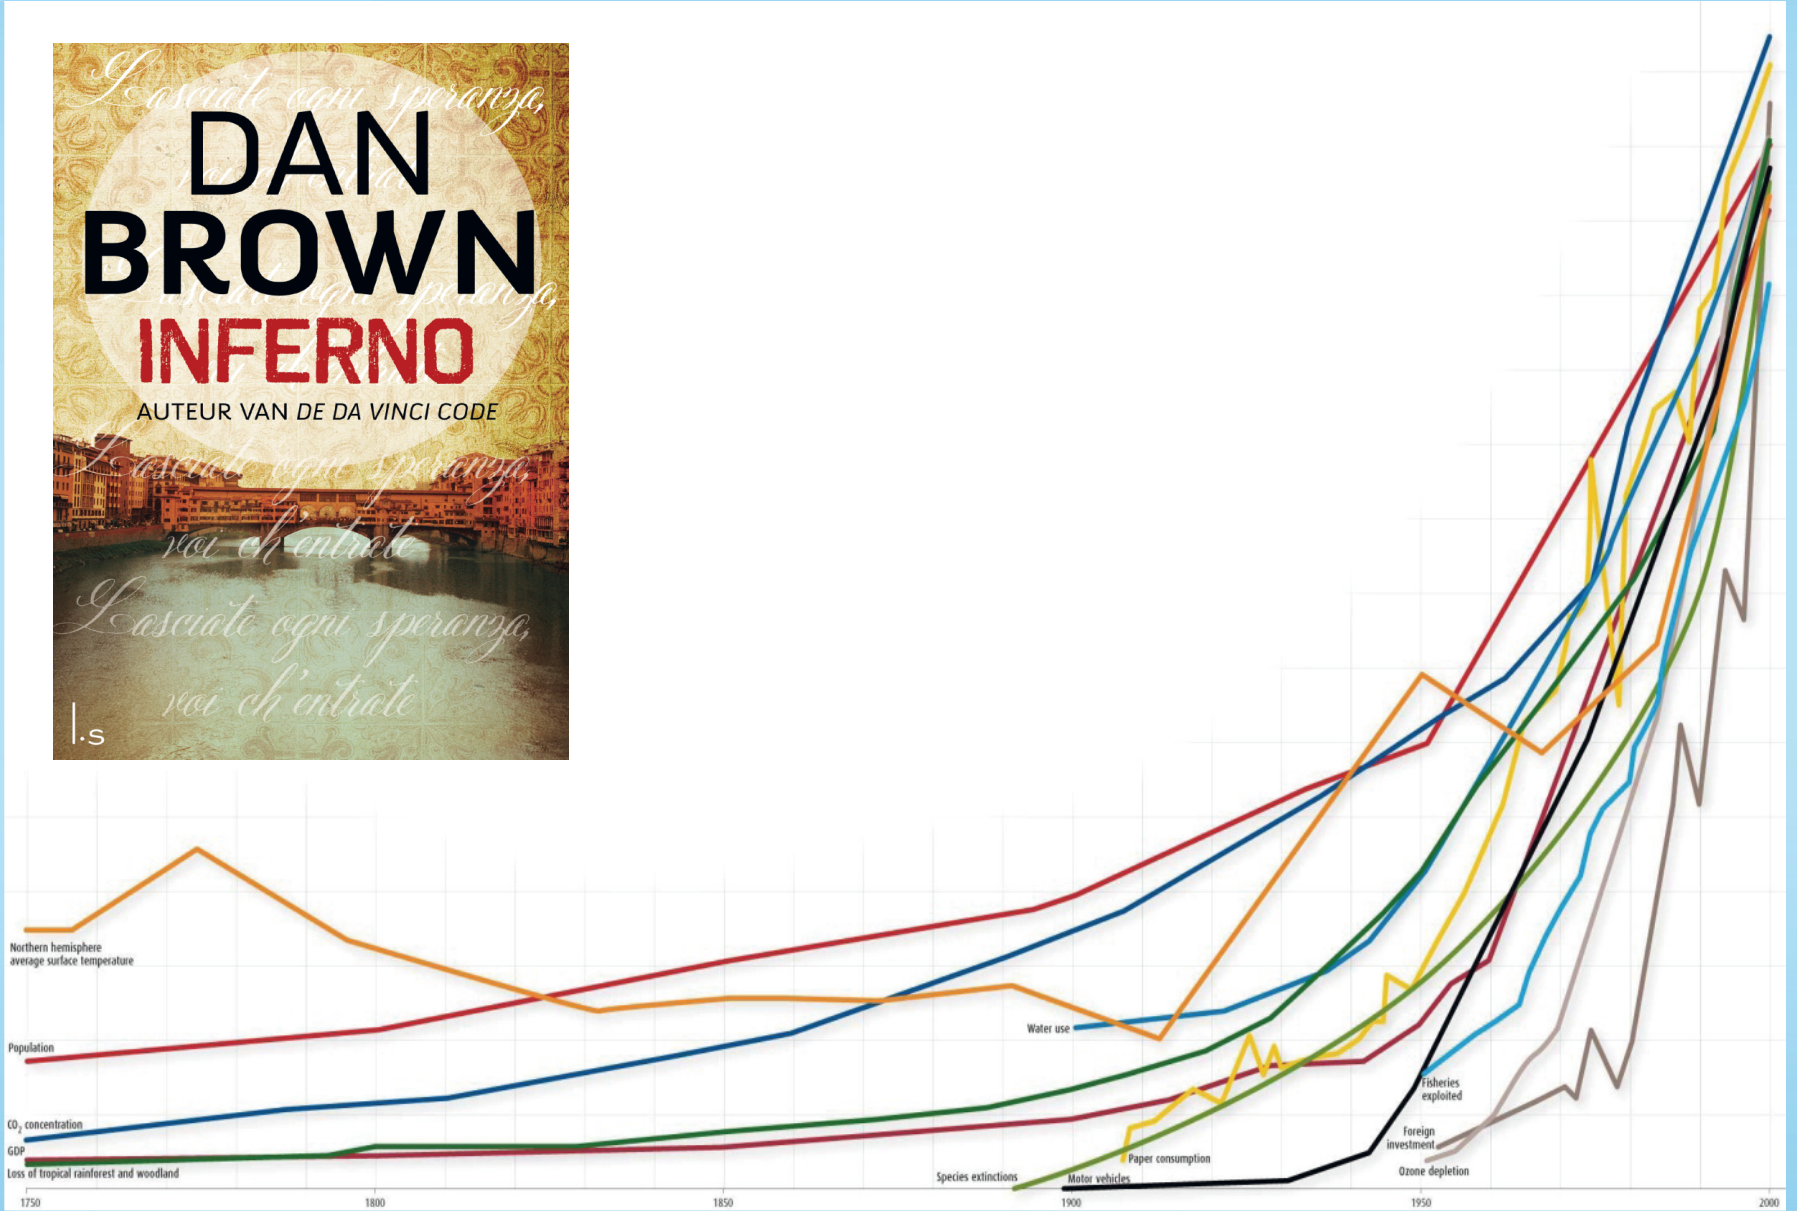

JUNI 2013

NEDERLANDSE LOGISTIEK 2040 DESIGNED TO LAST

CREATIVE

LIFE SCIENCES

HORTICULTURE

AGRI-FOOD

LOGISTICS

HIGH TECH

WATER

CHEMICALS

ENERGY

The circular economy—an industrial system that is restorative by design

¹ Hunting and fishing

² Can take both post-harvest and post-consumer waste as an input

Source: Ellen MacArthur Foundation circular economy team

Nederlandse logistiek 2040:
designed to last